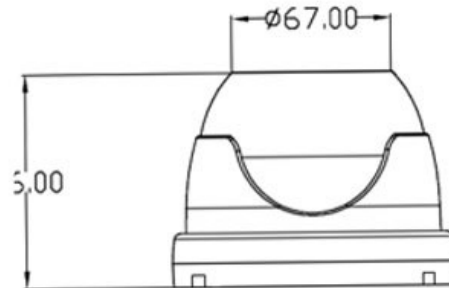

CP- VCG-D20L3**2 MP HDCVI IR Dome Camera - 30 Mtr.****CP PLUS**
CORAL**Main Features**

- 1/2.7" 2 MP HQIS Pro Image Sensor
- 25/30fps@1080P
- Day/Night(ICR), AWB, AGC, BLC
- 6mm Lens
- IR Range of 30 Mtr.

CP- VCG-D20L3

2 MP HDCVI IR Dome Camera - 30 Mtr.

Feature

Image Sensor
Minimum Illumination
Shutter Speed
White Balance
Gain Control(AGC)
Lens
S/N Ratio
Video Streaming
Video Output
ICR
IR
No. of IR LEDs
Operating Temperature
Power Source
Power Consumption
Dimension
Weight

Specification

1/2.7" 2 MP HQIS Pro Image Sensor
Color (0.1Lux), White and Black (0Lux IR LED On)
1/50(1/60)-1/100000s
Auto
Auto
6mm
52dB (AGC OFF/BW OFF)
1080P@25 fps
1.0Vp-p75Ω
Supports
IR Range of 30 Mtr.
30
-10°C~+50°C
DC12V
0.4W(2.5W after IR LED Powered on)
120mm x 120mm x 86mm
0.3 Kg.