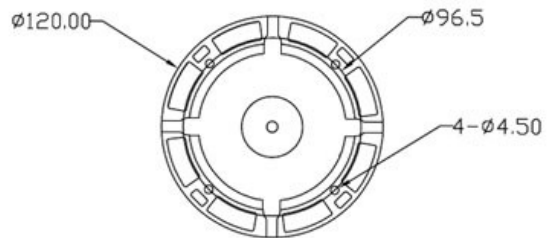

CP- VCG-D20L3**2 MP HDCVI IR Dome Camera - 30 Mtr.****CP PLUS**
CORAL**Main Features**

- 1/2.7" 2 MP HQIS Pro Image Sensor
- 25/30fps@1080P
- Day/Night(ICR), AWB, AGC, BLC
- 6mm Lens
- IR Range of 30 Mtr.

CP- VCG-D20L3

2 MP HDCVI IR Dome Camera - 30 Mtr.

Feature

Image Sensor
Minimum Illumination
Shutter Speed
White Balance
Gain Control(AGC)
Lens
S/N Ratio
Video Streaming
Video Output
ICR
IR
No. of IR LEDs
Operating Temperature
Power Source
Power Consumption
Dimension
Weight

Specification

1/2.7" 2 MP HQIS Pro Image Sensor
Color (0.1Lux), White and Black (0Lux IR LED On)
1/50(1/60)-1/100000s
Auto
Auto
6mm
52dB (AGC OFF/BW OFF)
1080P@25 fps
1.0Vp-p75Ω
Supports
IR Range of 30 Mtr.
30
-10°C~+50°C
DC12V
0.4W(2.5W after IR LED Powered on)
120mm x 120mm x 86mm
0.3 Kg.